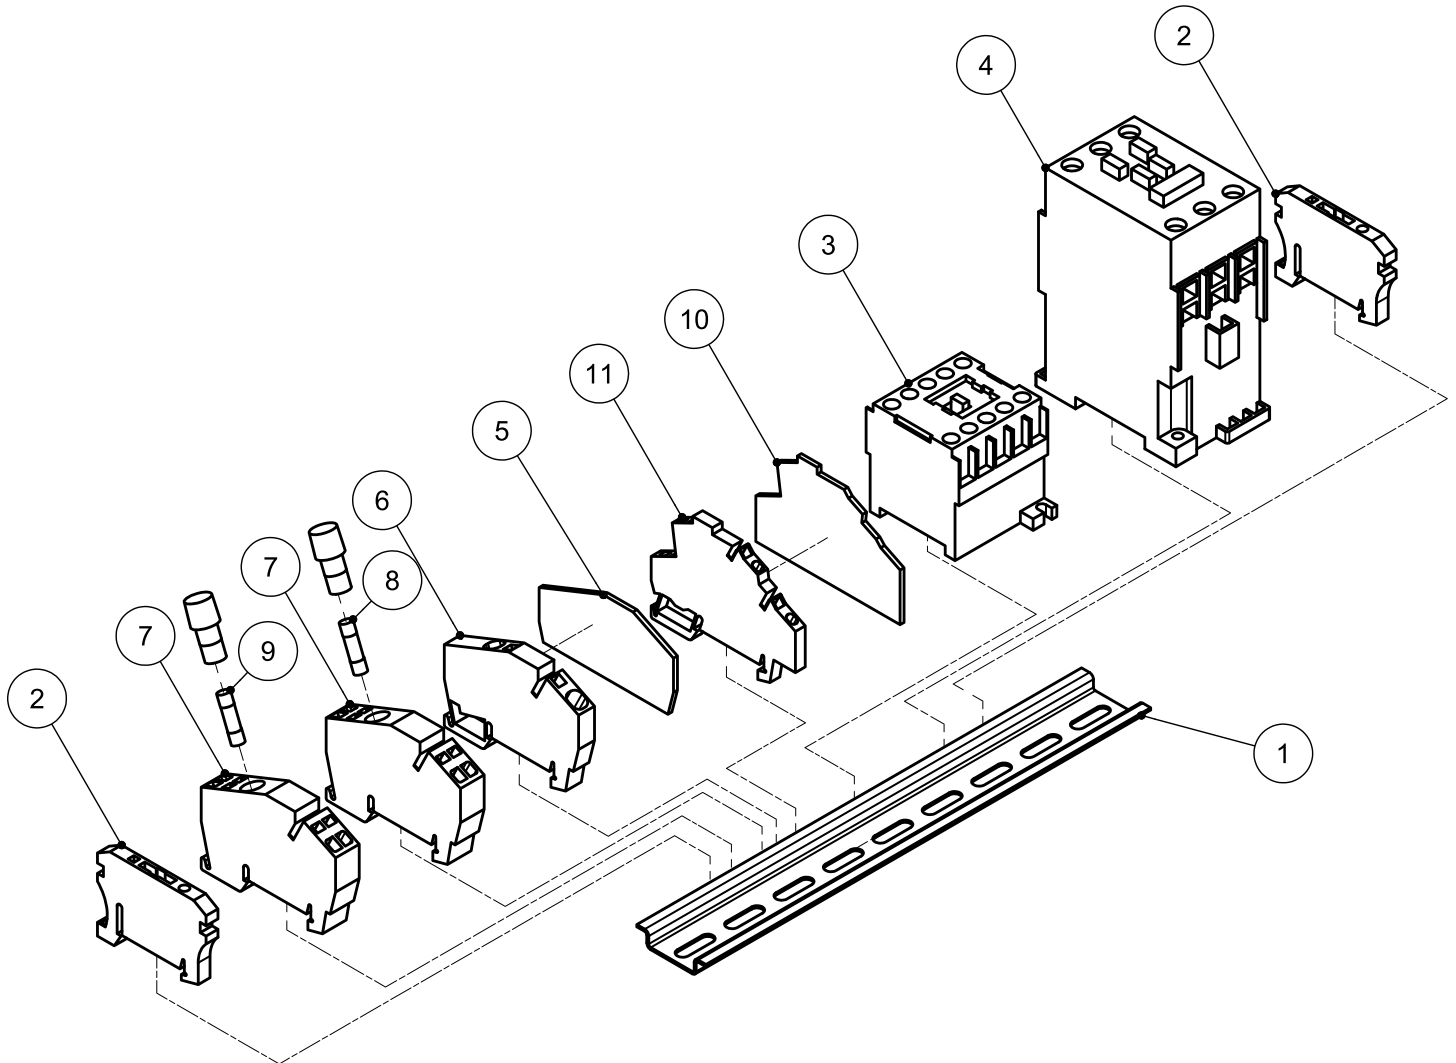

# Parts Breakdown

Model VP-NL-0040-SN 59013

Air Valve

# Parts Breakdown

Model VP-NL-0040-SN 59013

Transformer