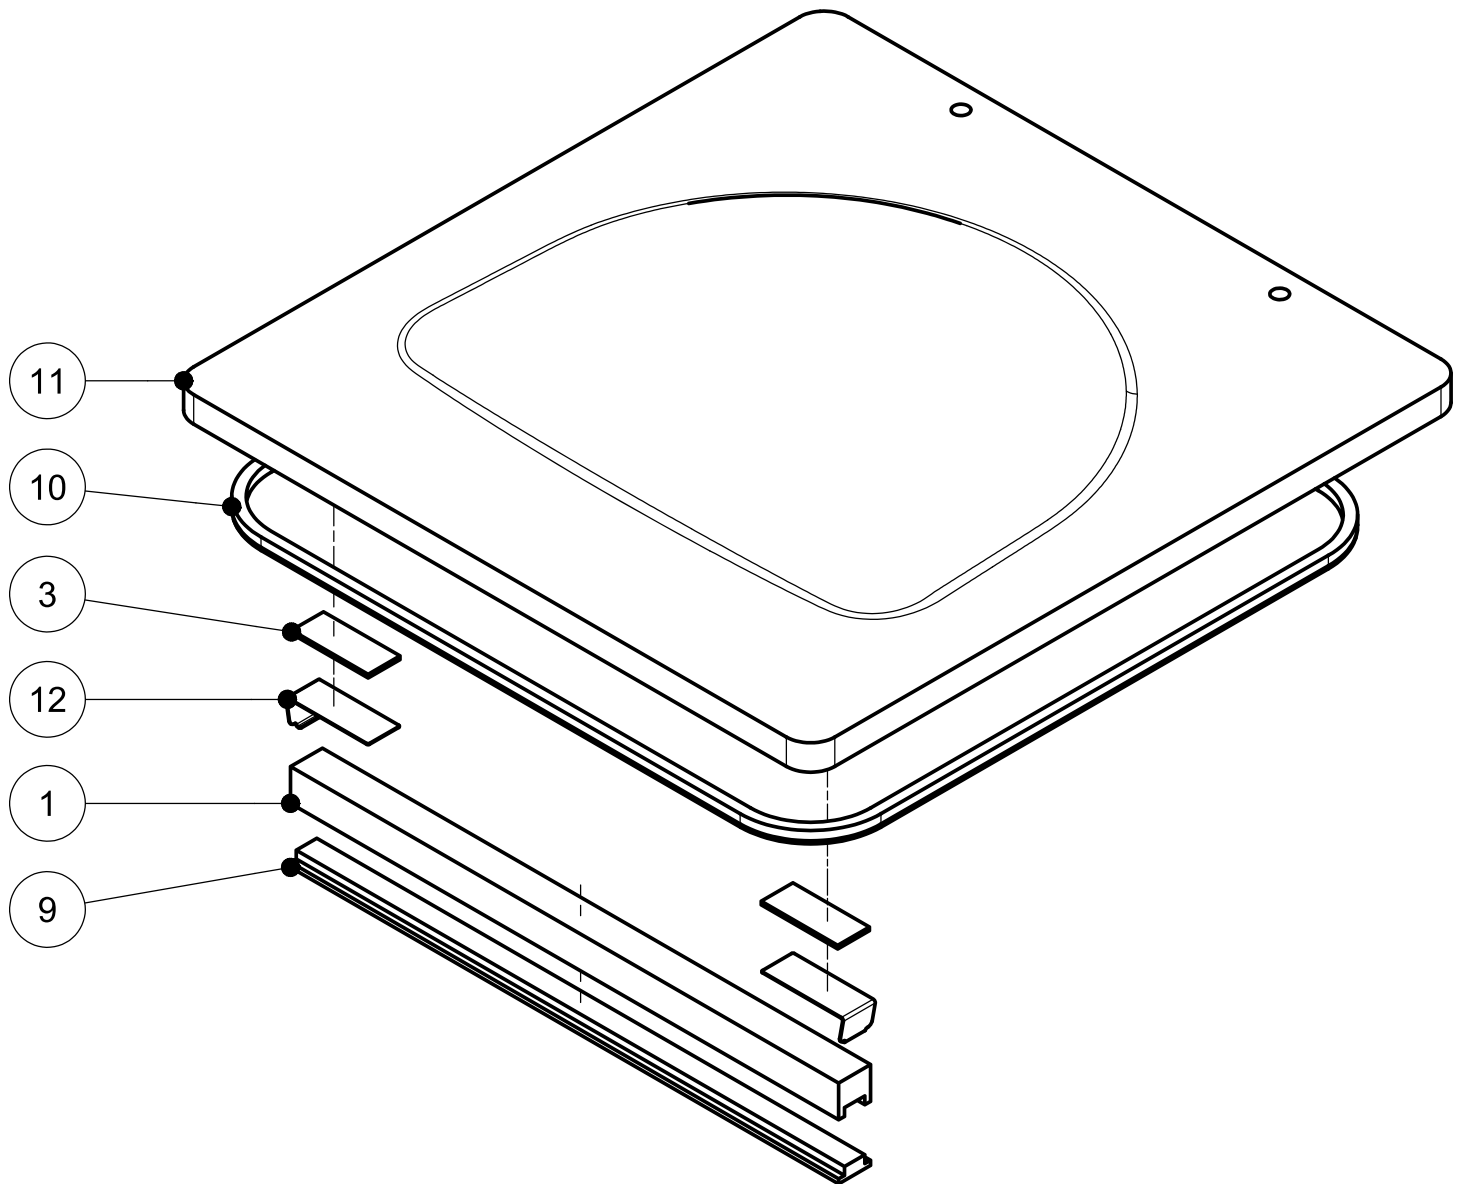

# Parts Breakdown

Model VP-NL-0040-SN 59013

Vacuum Chamber

# Parts Breakdown

Model *VP-NL-0040-SN* 59013

*Seal Lid*