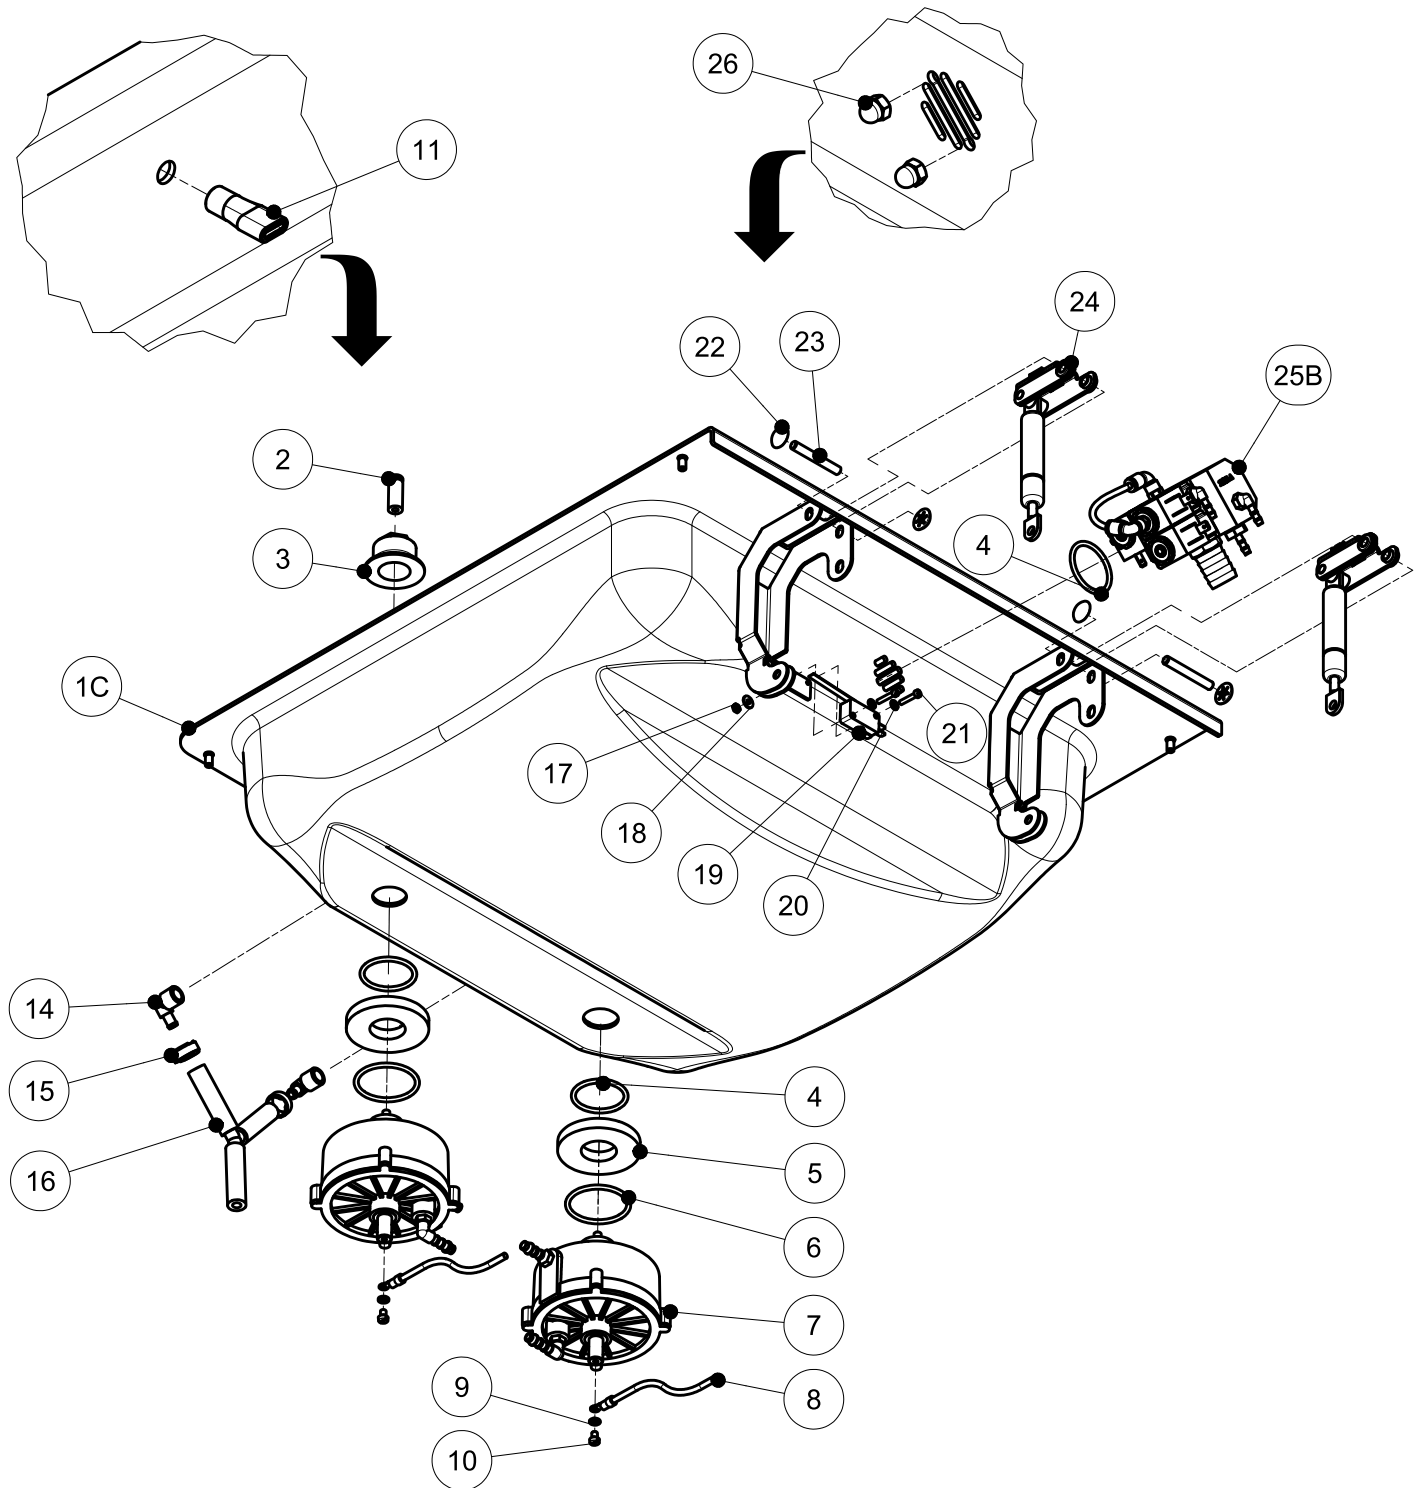

# Parts Breakdown

Model VP-NL-0040-SN 59013

Overall

# Parts Breakdown

Model VP-NL-0040-SN 59013

Vacuum Chamber

# Parts Breakdown

Model *VP-NL-0040-SN* 59013

*Seal Lid*

# Parts Breakdown

Model VP-NL-0040-SN 59013

Control Panel