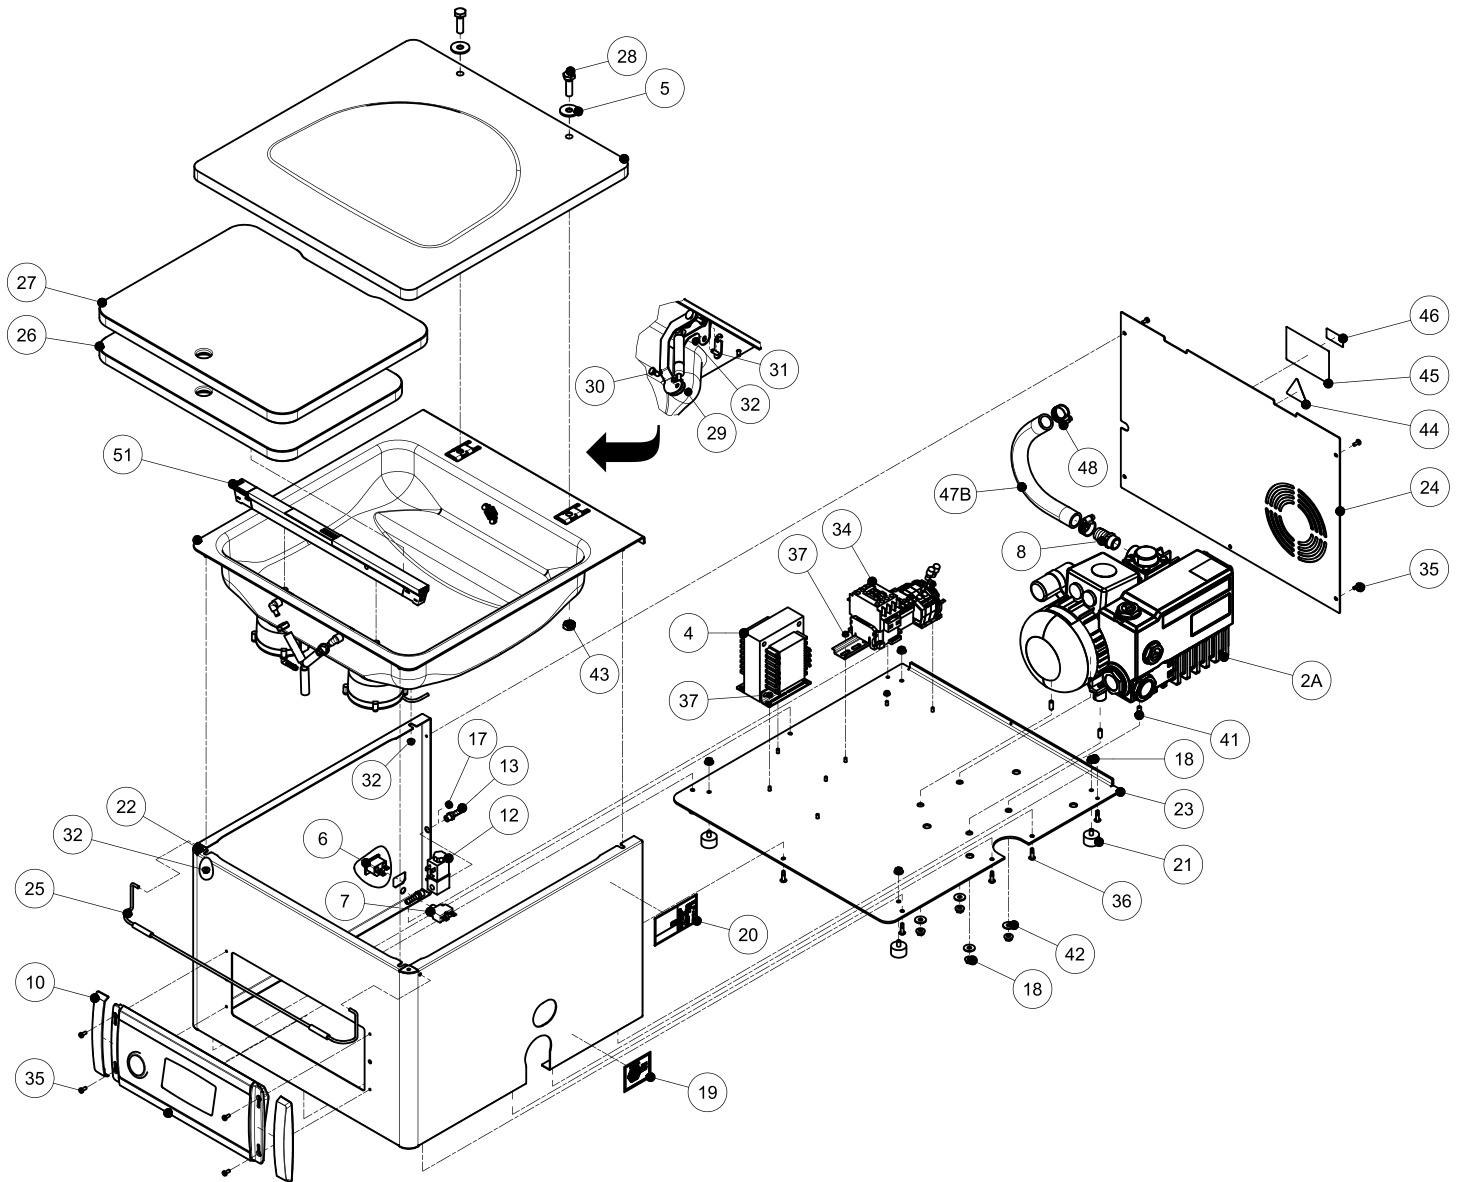

# Parts Breakdown

Model VP-NL-0040-SN 59013

Overall