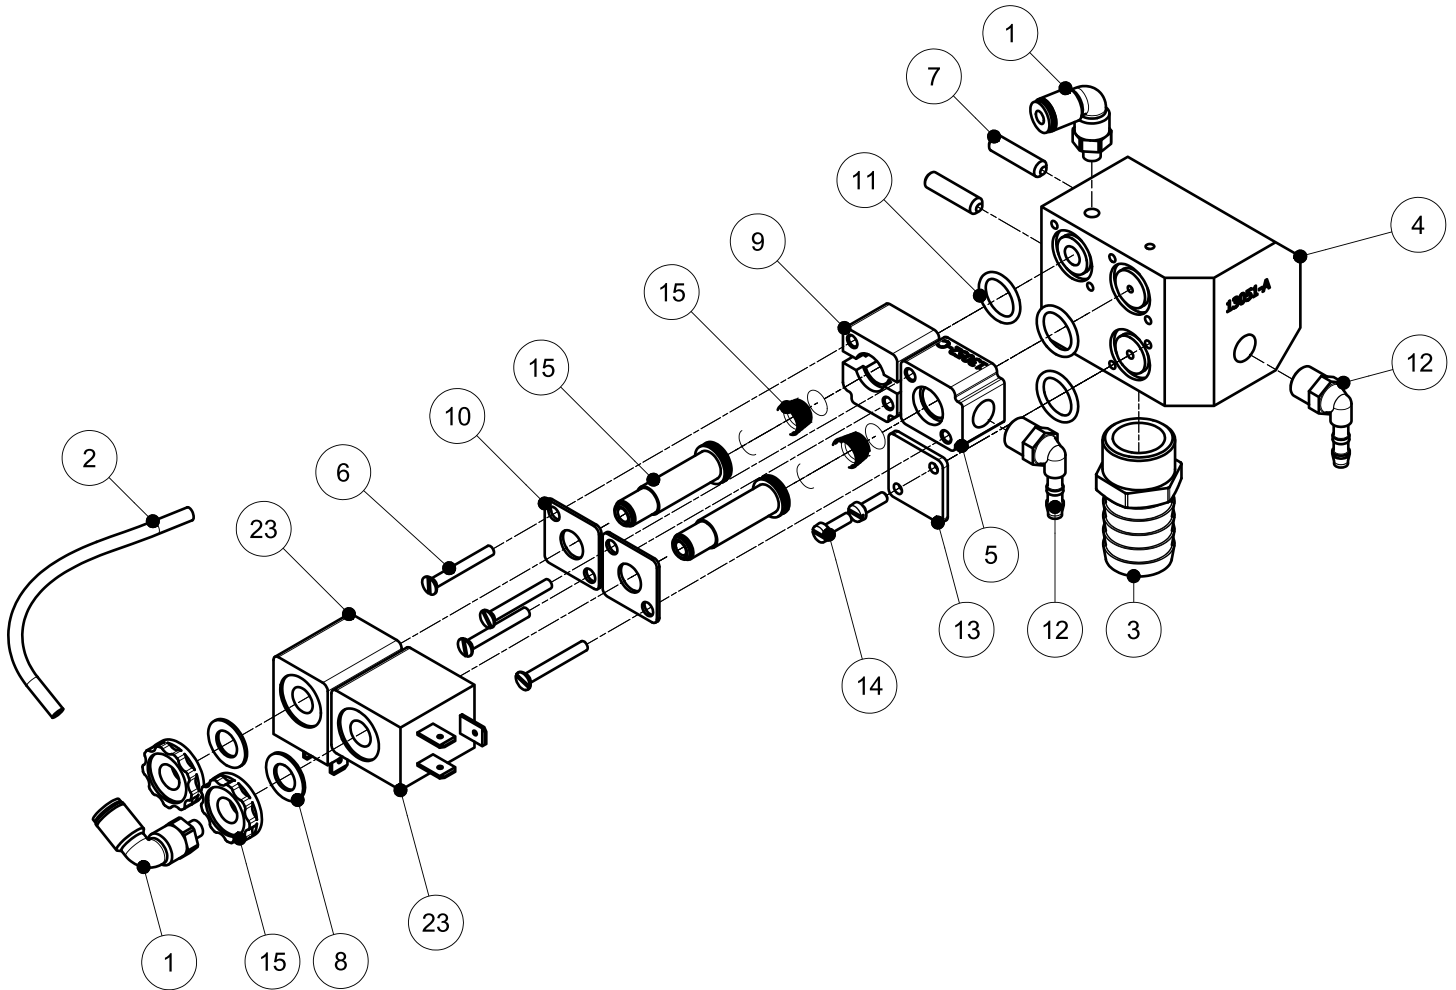

# Parts Breakdown

Model *VP-NL-0040-SN* 59013

*Seal Lid*

# Parts Breakdown

Model VP-NL-0040-SN 59013

Hinge

# Parts Breakdown

Model VP-NL-0040-SN 59013

Air Valve

# Parts Breakdown

Model VP-NL-0040-SN 59013

Transformer