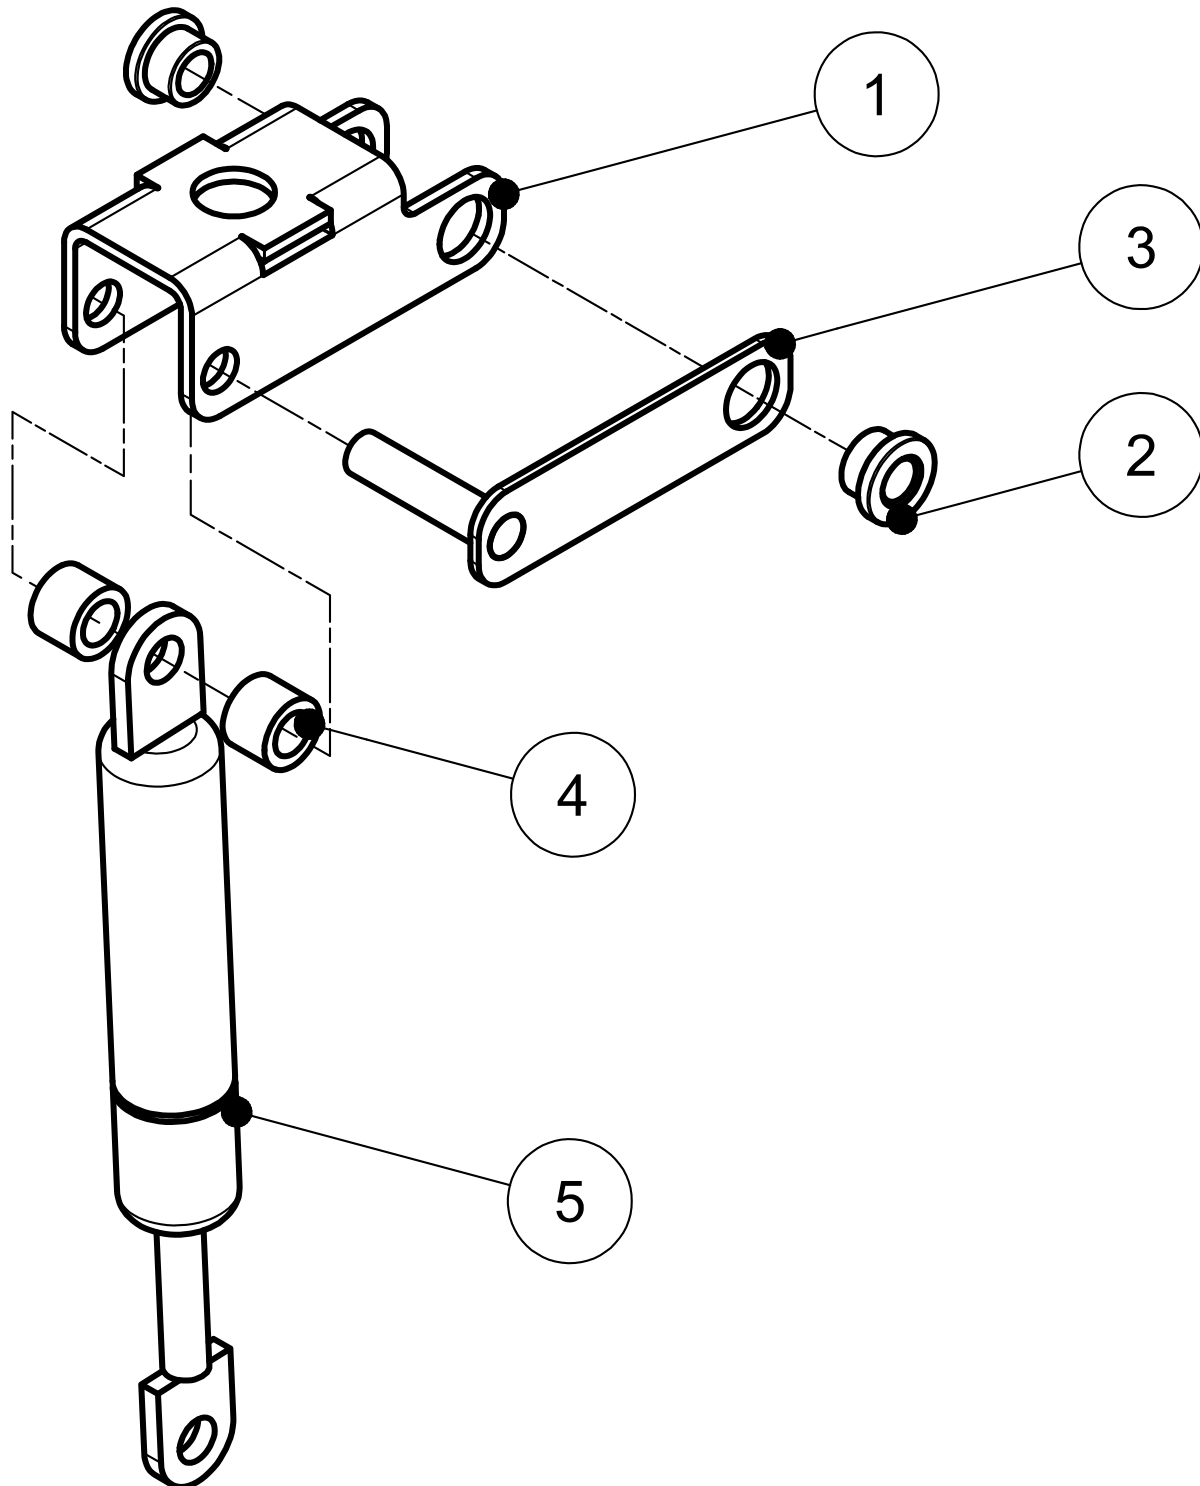

# Parts Breakdown

Model *VP-NL-0040-SN* 59013

*Seal Lid*

# Parts Breakdown

Model VP-NL-0040-SN 59013

Hinge

# Parts Breakdown

Model VP-NL-0040-SN 59013

Air Valve

# Parts Breakdown

Model VP-NL-0040-SN 59013

Transformer